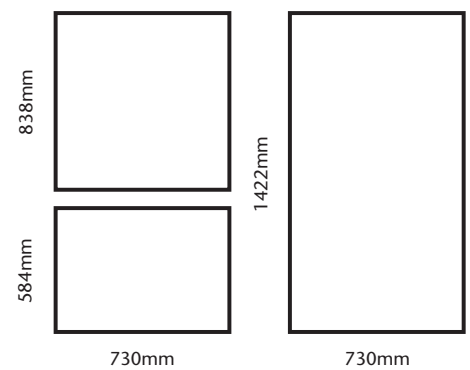

GLAZING GUIDE

7'0" WIDE AMATEUR LEAN-TO GREENHOUSES

Plain End

Roof

Door End

Side

Diagrams not to scale. For guidance only

WE USE 3mm HORTICULTURAL GLASS AS STANDARD, 4mm TOUGHENED GLASS AS AN OPTIONAL EXTRA