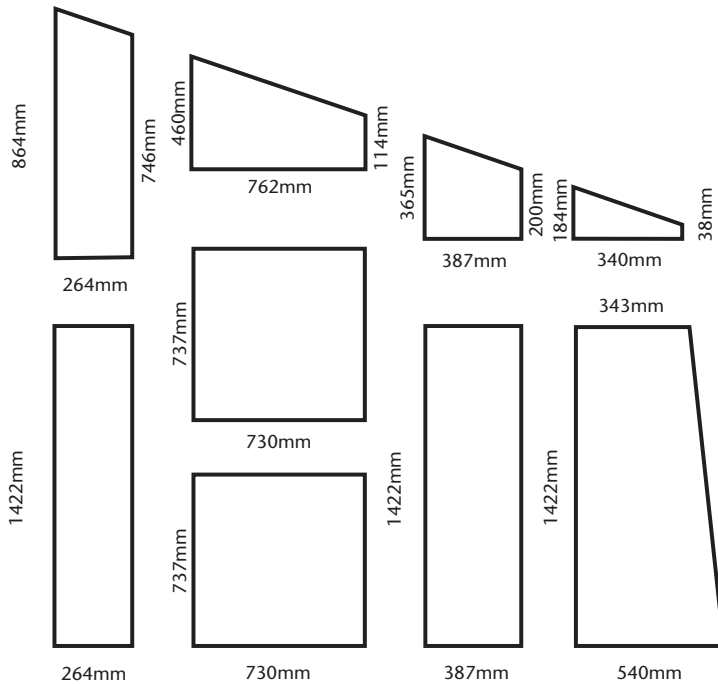

GLAZING GUIDE

7'0" WIDE AMATEUR LEAN-TO GREENHOUSES

Plain End

Roof

Door End

Side

Diagrams not to scale. For guidance only

WE USE 3mm HORTICULTURAL GLASS AS STANDARD, 4mm TOUGHENED GLASS AS AN OPTIONAL EXTRA