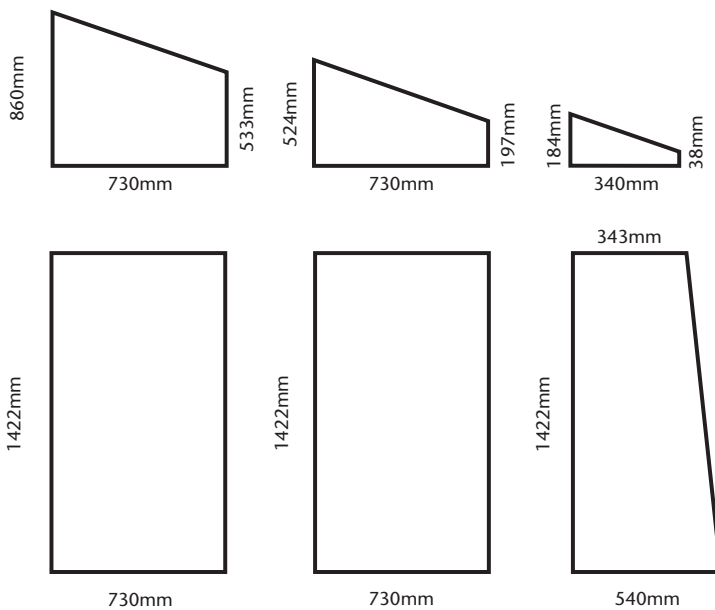

GLAZING GUIDE

7'0" WIDE AMATEUR LEAN-TO GREENHOUSES

Plain End

Roof

Door End

Side

Diagrams not to scale. For guidance only

WE USE 3mm HORTICULTURAL GLASS AS STANDARD, 4mm TOUGHENED GLASS AS AN OPTIONAL EXTRA