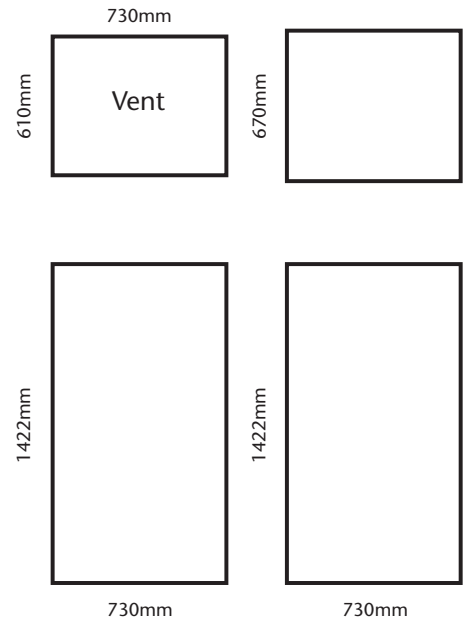

GLAZING GUIDE

7'0" WIDE AMATEUR LEAN-TO GREENHOUSES

Plain End

Roof

Door End

Side

Diagrams not to scale. For guidance only

WE USE 3mm HORTICULTURAL GLASS AS STANDARD, 4mm TOUGHENED GLASS AS AN OPTIONAL EXTRA