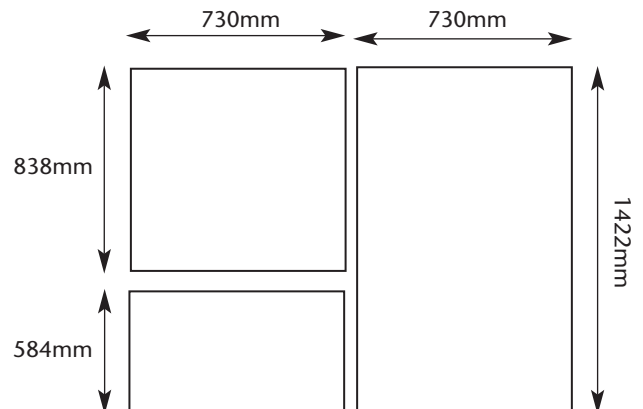

GLAZING GUIDE

10' WIDE AMATEUR GREENHOUSES

DIMENSIONS FOR THE 10' AMATEUR SERIES

DOOR END GABLE GLASS

PLAIN END GABLE GLASS

ROOF PANEL GLASS

SIDE PANEL GLASS

Diagrams not to scale. For guidance only

WE USE 3mm HORTICULTURAL GLASS AS STANDARD, 4mm TOUGHENED GLASS AS AN OPTIONAL EXTRA

GLAZING GUIDE

10' WIDE AMATEUR GREENHOUSES

DIMENSIONS FOR THE 10' AMATEUR SERIES

GLASS DETAILS FOR LEFT HAND DOUBLE DOORS

The right hand glass are exactly the same size

GLASS DETAILS FOR LEFT HAND PARTITION SECTION

The right hand glass are exactly the same size

Diagrams not to scale. For guidance only

WE USE 3mm HORTICULTURAL GLASS AS STANDARD, 4mm TOUGHENED GLASS AS AN OPTIONAL EXTRA