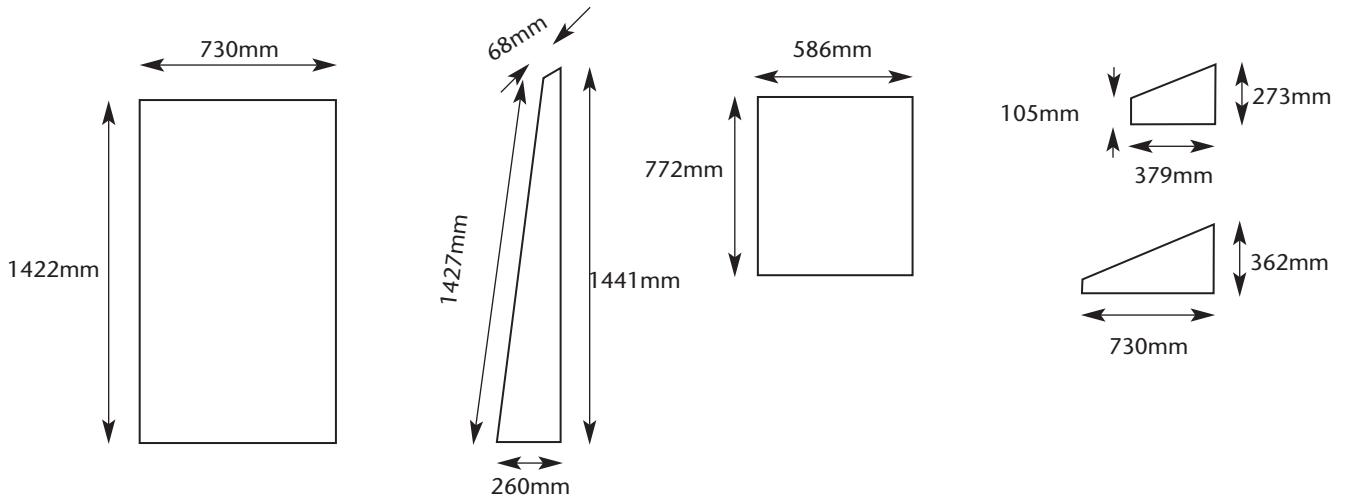

GLAZING GUIDE

10' WIDE AMATEUR GREENHOUSES

DIMENSIONS FOR THE 10' AMATEUR SERIES

DOOR END GABLE GLASS

PLAIN END GABLE GLASS

ROOF PANEL GLASS

SIDE PANEL GLASS

Diagrams not to scale. For guidance only

WE USE 3mm HORTICULTURAL GLASS AS STANDARD, 4mm TOUGHENED GLASS AS AN OPTIONAL EXTRA

GLAZING GUIDE

10' WIDE AMATEUR GREENHOUSES

DIMENSIONS FOR THE 10' AMATEUR SERIES

GLASS DETAILS FOR LEFT HAND DOUBLE DOORS

The right hand glass are exactly the same size

GLASS DETAILS FOR LEFT HAND PARTITION SECTION

The right hand glass are exactly the same size

Diagrams not to scale. For guidance only

WE USE 3mm HORTICULTURAL GLASS AS STANDARD, 4mm TOUGHENED GLASS AS AN OPTIONAL EXTRA