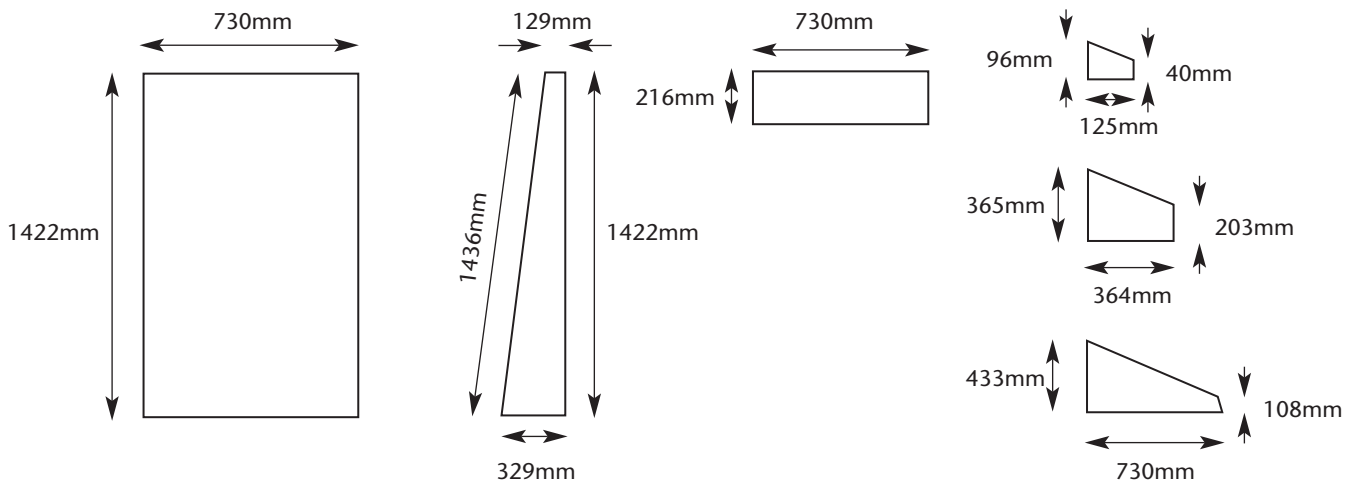

GLAZING GUIDE

10' WIDE AMATEUR GREENHOUSES

DIMENSIONS FOR THE 10' AMATEUR SERIES

DOOR END GABLE GLASS

PLAIN END GABLE GLASS

ROOF PANEL GLASS

SIDE PANEL GLASS

Diagrams not to scale. For guidance only

WE USE 3mm HORTICULTURAL GLASS AS STANDARD, 4mm TOUGHENED GLASS AS AN OPTIONAL EXTRA

GLAZING GUIDE

10' WIDE AMATEUR GREENHOUSES

DIMENSIONS FOR THE 10' AMATEUR SERIES

GLASS DETAILS FOR LEFT HAND DOUBLE DOORS

The right hand glass are exactly the same size

GLASS DETAILS FOR LEFT HAND PARTITION SECTION

The right hand glass are exactly the same size

Diagrams not to scale. For guidance only

WE USE 3mm HORTICULTURAL GLASS AS STANDARD, 4mm TOUGHENED GLASS AS AN OPTIONAL EXTRA