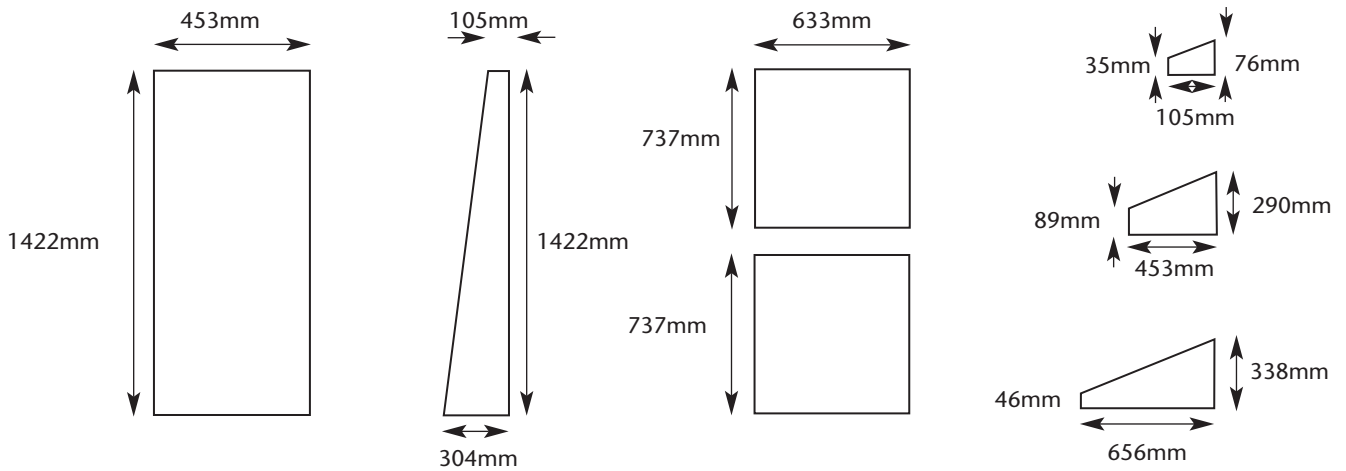

GLAZING GUIDE

10' WIDE AMATEUR GREENHOUSES

DIMENSIONS FOR THE 10' AMATEUR SERIES

DOOR END GABLE GLASS

PLAIN END GABLE GLASS

ROOF PANEL GLASS

SIDE PANEL GLASS

Diagrams not to scale. For guidance only

WE USE 3mm HORTICULTURAL GLASS AS STANDARD, 4mm TOUGHENED GLASS AS AN OPTIONAL EXTRA

GLAZING GUIDE

10' WIDE AMATEUR GREENHOUSES

DIMENSIONS FOR THE 10' AMATEUR SERIES

GLASS DETAILS FOR LEFT HAND DOUBLE DOORS

The right hand glass are exactly the same size

GLASS DETAILS FOR LEFT HAND PARTITION SECTION

The right hand glass are exactly the same size

Diagrams not to scale. For guidance only

WE USE 3mm HORTICULTURAL GLASS AS STANDARD, 4mm TOUGHENED GLASS AS AN OPTIONAL EXTRA