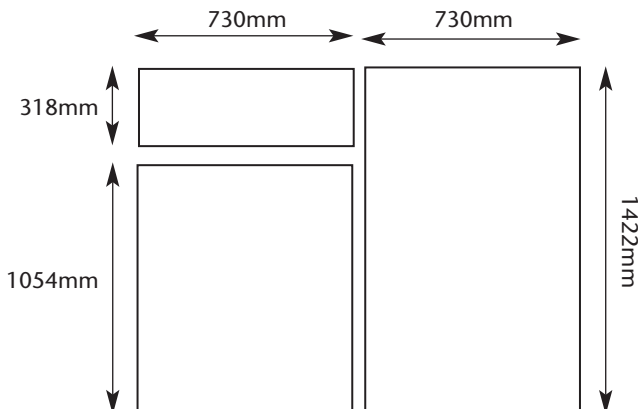

GLAZING GUIDE

10' WIDE AMATEUR GREENHOUSES

DIMENSIONS FOR THE 10' AMATEUR SERIES

DOOR END GABLE GLASS

PLAIN END GABLE GLASS

ROOF PANEL GLASS

SIDE PANEL GLASS

Diagrams not to scale. For guidance only

WE USE 3mm HORTICULTURAL GLASS AS STANDARD, 4mm TOUGHENED GLASS AS AN OPTIONAL EXTRA

GLAZING GUIDE

10' WIDE AMATEUR GREENHOUSES

DIMENSIONS FOR THE 10' AMATEUR SERIES

GLASS DETAILS FOR LEFT HAND DOUBLE DOORS

The right hand glass are exactly the same size

GLASS DETAILS FOR LEFT HAND PARTITION SECTION

The right hand glass are exactly the same size

Diagrams not to scale. For guidance only

WE USE 3mm HORTICULTURAL GLASS AS STANDARD, 4mm TOUGHENED GLASS AS AN OPTIONAL EXTRA