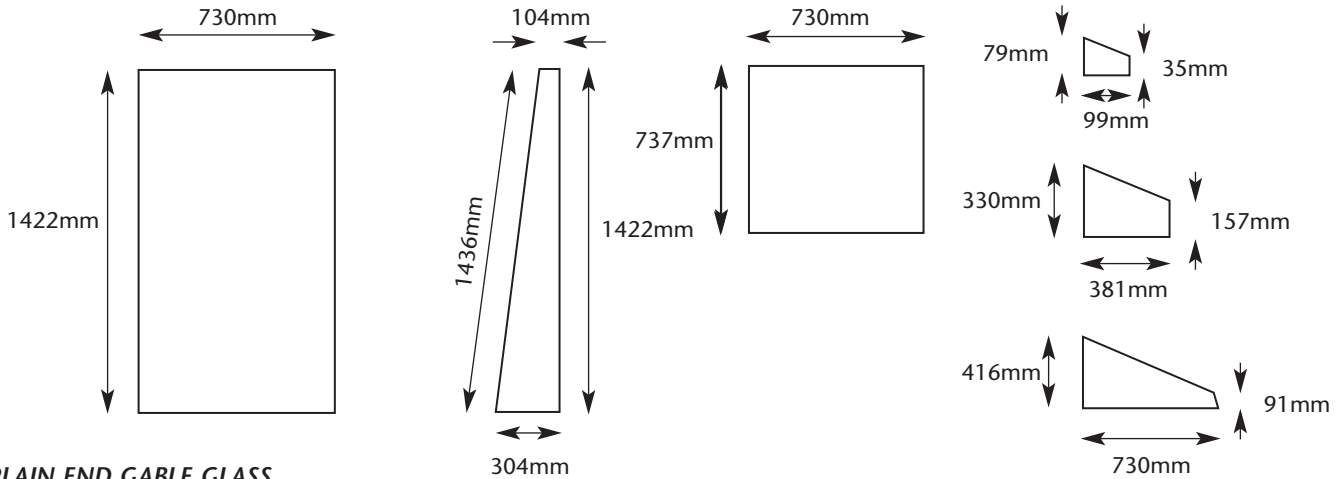

GLAZING GUIDE

10' WIDE AMATEUR GREENHOUSES

DIMENSIONS FOR THE 10' AMATEUR SERIES

DOOR END GABLE GLASS

PLAIN END GABLE GLASS

ROOF PANEL GLASS

SIDE PANEL GLASS

Diagrams not to scale. For guidance only

WE USE 3mm HORTICULTURAL GLASS AS STANDARD, 4mm TOUGHENED GLASS AS AN OPTIONAL EXTRA

GLAZING GUIDE

10' WIDE AMATEUR GREENHOUSES

DIMENSIONS FOR THE 10' AMATEUR SERIES

GLASS DETAILS FOR LEFT HAND DOUBLE DOORS

The right hand glass are exactly the same size

GLASS DETAILS FOR LEFT HAND PARTITION SECTION

The right hand glass are exactly the same size

Diagrams not to scale. For guidance only

WE USE 3mm HORTICULTURAL GLASS AS STANDARD, 4mm TOUGHENED GLASS AS AN OPTIONAL EXTRA