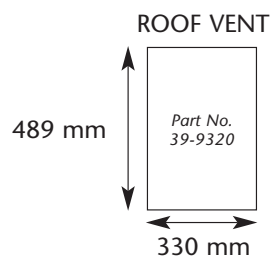

GLAZING GUIDE

OCTAGONAL GREENHOUSES (FROM 1994 ONWARDS)

DIMENSIONS BELOW ARE STANDARD FOR ALL OF THE OCTAGONAL SERIES

8x6, 8x8 & 8x11 OCTAGONAL SERIES ONLY

SIDE PANEL GLASS

ROOF GLASS

ROOF GLASS

DOOR GLASS

8x6 ONLY

ROOF GLASS

8x11 ONLY

ROOF GLASS

WINDOW GLASS

UNDER WINDOW GLASS

8x6 ONLY

ROOF VENT GLASS