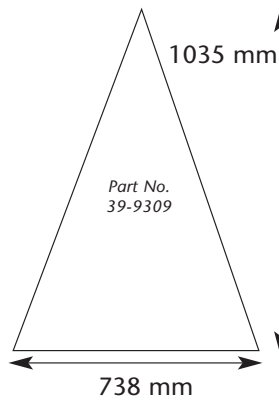

GLAZING GUIDE

OCTAGONAL GREENHOUSES (FROM 1994 ONWARDS)

DIMENSIONS BELOW ARE STANDARD FOR ALL OF THE OCTAGONAL SERIES

8x6, 8x8 & 8x11 OCTAGONAL SERIES ONLY

SIDE PANEL GLASS

ROOF GLASS

ROOF GLASS

DOOR GLASS