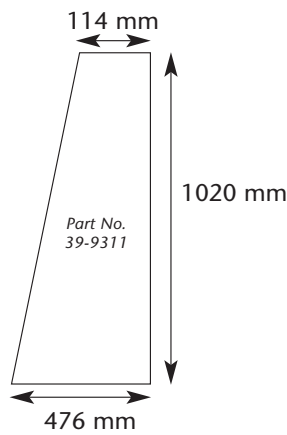

GLAZING GUIDE

OCTAGONAL GREENHOUSES (FROM 1994 ONWARDS)

DIMENSIONS BELOW ARE STANDARD FOR ALL OF THE OCTAGONAL SERIES

8x6, 8x8 & 8x11 OCTAGONAL SERIES ONLY

SIDE PANEL GLASS

ROOF GLASS

ROOF GLASS

DOOR GLASS

8x6 ONLY

ROOF GLASS

8x11 ONLY

ROOF GLASS

WINDOW GLASS

UNDER WINDOW GLASS

8x6 ONLY

ROOF VENT GLASS