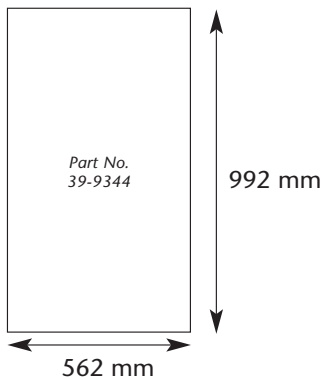

GLAZING GUIDE

OCTAGONAL GREENHOUSES (FROM 1994 ONWARDS)

DIMENSIONS BELOW ARE STANDARD FOR ALL OF THE OCTAGONAL SERIES

8x6, 8x8 & 8x11 OCTAGONAL SERIES ONLY

SIDE PANEL GLASS

ROOF GLASS

ROOF GLASS

DOOR GLASS