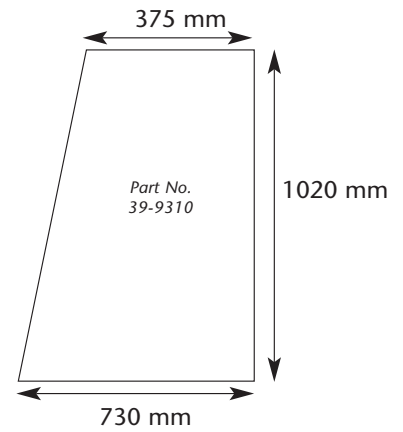

GLAZING GUIDE

OCTAGONAL GREENHOUSES (FROM 1994 ONWARDS)

DIMENSIONS BELOW ARE STANDARD FOR ALL OF THE OCTAGONAL SERIES

8x6, 8x8 & 8x11 OCTAGONAL SERIES ONLY

SIDE PANEL GLASS

ROOF GLASS

ROOF GLASS

DOOR GLASS

8x6 ONLY

ROOF GLASS

8x11 ONLY

ROOF GLASS

WINDOW GLASS

UNDER WINDOW GLASS

8x6 ONLY

ROOF VENT GLASS

LANTERN GLASS

8x8 & 8x11 OCTAGONAL SERIES

GABLES

LANTERN ROOF VENT

Diagrams not to scale. For guidance only

WE USE TOUGHENED GLASS AS STANDARD