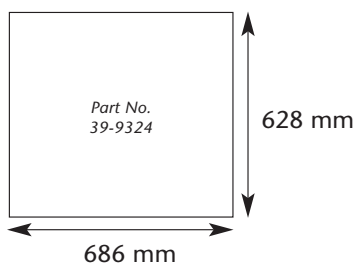

GLAZING GUIDE

OCTAGONAL GREENHOUSES (FROM 1994 ONWARDS)

DIMENSIONS BELOW ARE STANDARD FOR ALL OF THE OCTAGONAL SERIES

8x6, 8x8 & 8x11 OCTAGONAL SERIES ONLY

SIDE PANEL GLASS

ROOF GLASS

ROOF GLASS

DOOR GLASS

8x6 ONLY

ROOF GLASS

8x11 ONLY

ROOF GLASS

WINDOW GLASS

UNDER WINDOW GLASS

8x6 ONLY

ROOF VENT GLASS