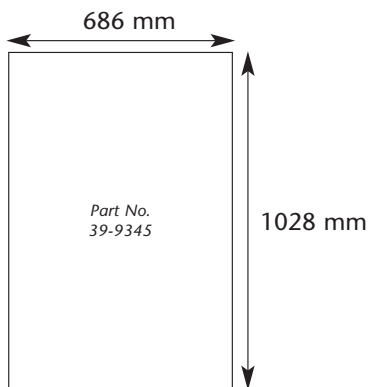

GLAZING GUIDE

OCTAGONAL GREENHOUSES (FROM 1994 ONWARDS)

DIMENSIONS BELOW ARE STANDARD FOR ALL OF THE OCTAGONAL SERIES

8x6, 8x8 & 8x11 OCTAGONAL SERIES ONLY

SIDE PANEL GLASS

ROOF GLASS

ROOF GLASS

DOOR GLASS

8x6 ONLY

ROOF GLASS

8x11 ONLY

ROOF GLASS

WINDOW GLASS

UNDER WINDOW GLASS

8x6 ONLY

ROOF VENT GLASS

LANTERN GLASS

8x8 & 8x11 OCTAGONAL SERIES

GABLES

LANTERN ROOF VENT

Diagrams not to scale. For guidance only

WE USE TOUGHENED GLASS AS STANDARD