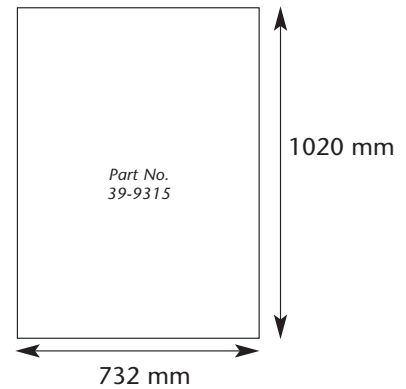

GLAZING GUIDE

OCTAGONAL GREENHOUSES (FROM 1994 ONWARDS)

DIMENSIONS BELOW ARE STANDARD FOR ALL OF THE OCTAGONAL SERIES

8x6, 8x8 & 8x11 OCTAGONAL SERIES ONLY

SIDE PANEL GLASS

ROOF GLASS

ROOF GLASS

DOOR GLASS

8x6 ONLY

ROOF GLASS

8x11 ONLY

ROOF GLASS

WINDOW GLASS

UNDER WINDOW GLASS

8x6 ONLY

ROOF VENT GLASS

LANTERN GLASS

8x8 & 8x11 OCTAGONAL SERIES

GABLES

LANTERN ROOF VENT

Diagrams not to scale. For guidance only

WE USE TOUGHENED GLASS AS STANDARD