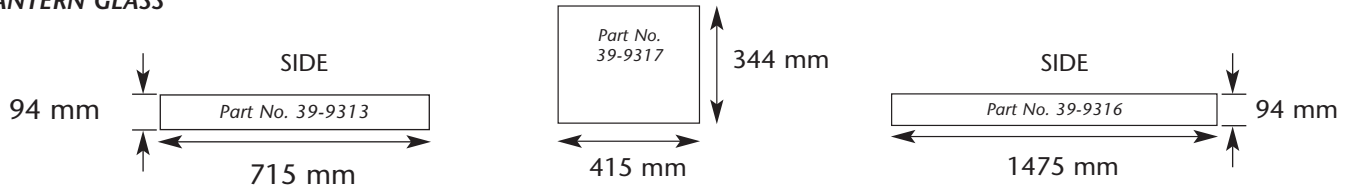

GLAZING GUIDE

OCTAGONAL GREENHOUSES/LANTERNS (FROM 1994 ONWARDS)

8x8 OCTAGONAL SERIES ONLY

8x11 OCTAGONAL SERIES ONLY

LANTERN GLASS