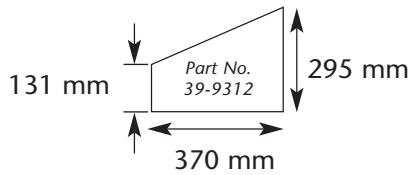

8x8 & 8x11 OCTAGONAL SERIES

GABLES