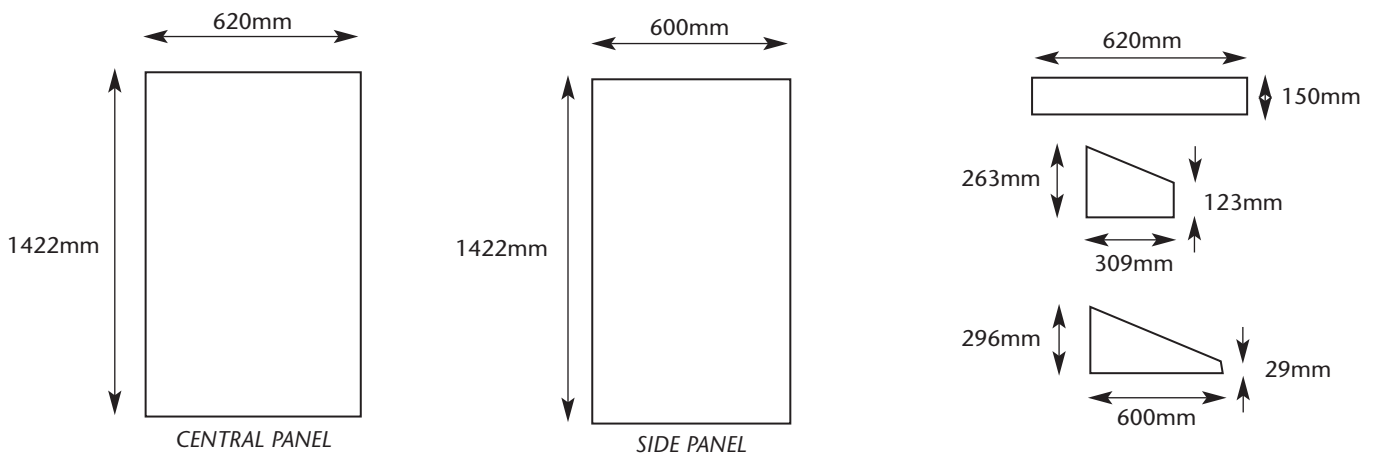

GLAZING GUIDE

POPULAR GREENHOUSE

DOOR END GABLE GLASS

PLAIN END GABLE GLASS

SIDE PANEL GLASS

ROOF PANEL GLASS

Diagrams not to scale. For guidance only

WE USE 3mm HORTICULTURAL GLASS AS STANDARD, 4mm TOUGHENED GLASS AS AN OPTIONAL EXTRA