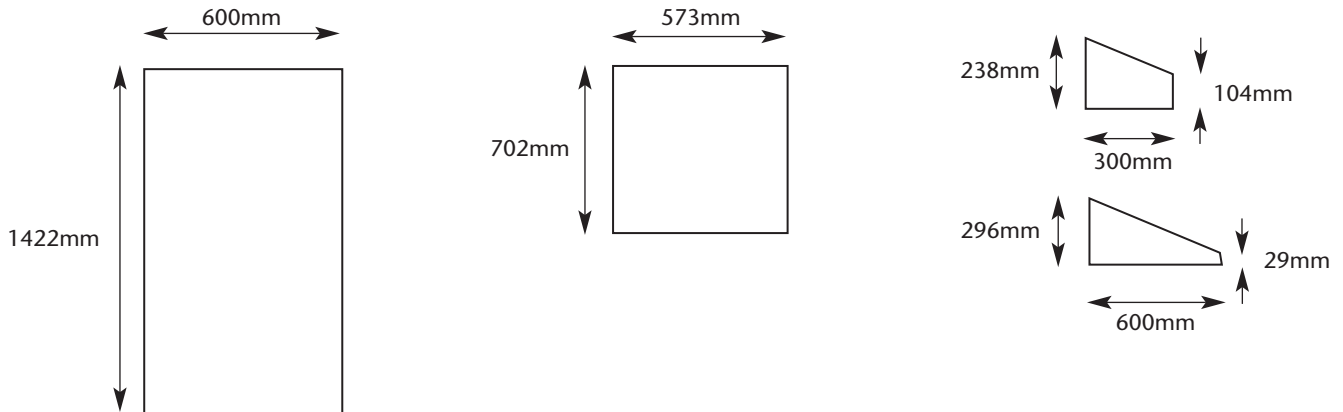

GLAZING GUIDE

POPULAR GREENHOUSE

DOOR END GABLE GLASS

PLAIN END GABLE GLASS

SIDE PANEL GLASS

ROOF PANEL GLASS

Diagrams not to scale. For guidance only

WE USE 3mm HORTICULTURAL GLASS AS STANDARD, 4mm TOUGHENED GLASS AS AN OPTIONAL EXTRA