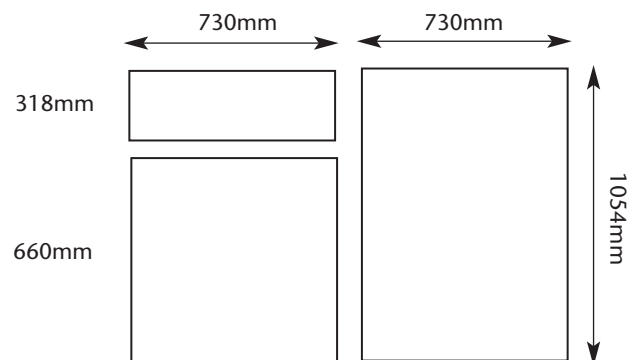

GLAZING GUIDE

POPULAR GREENHOUSE

DOOR END GABLE GLASS

PLAIN END GABLE GLASS

SIDE PANEL GLASS

ROOF PANEL GLASS

Diagrams not to scale. For guidance only

WE USE 3mm HORTICULTURAL GLASS AS STANDARD, 4mm TOUGHENED GLASS AS AN OPTIONAL EXTRA