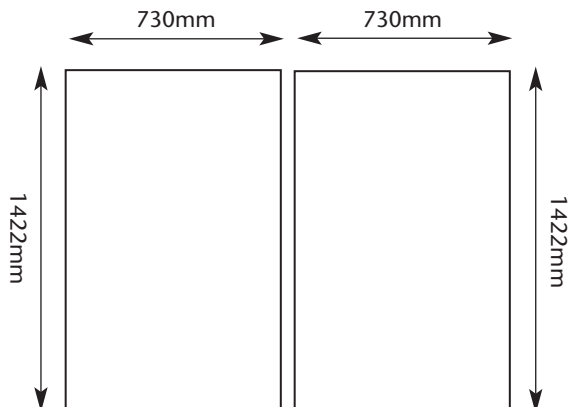

GLAZING GUIDE

POPULAR GREENHOUSE

DOOR END GABLE GLASS

PLAIN END GABLE GLASS

SIDE PANEL GLASS

ROOF PANEL GLASS

Diagrams not to scale. For guidance only

WE USE 3mm HORTICULTURAL GLASS AS STANDARD, 4mm TOUGHENED GLASS AS AN OPTIONAL EXTRA