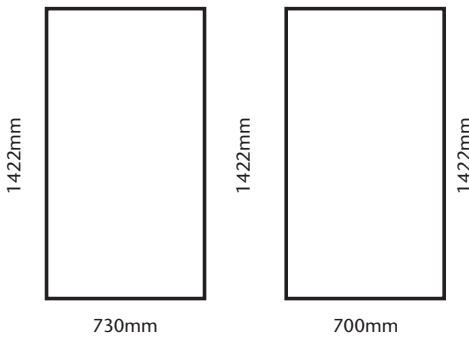

GLAZING GUIDE

5'0" WIDE TRADITIONAL LEAN-TO GREENHOUSES

Plain End

Roof

Door End

Side

Diagrams not to scale. For guidance only

WE USE 3mm HORTICULTURAL GLASS AS STANDARD, 4mm TOUGHENED GLASS AS AN OPTIONAL EXTRA