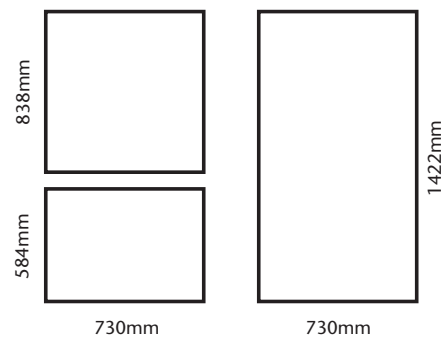

GLAZING GUIDE

5'0" WIDE TRADITIONAL LEAN-TO GREENHOUSES

Plain End

Roof

Door End

Side

Diagrams not to scale. For guidance only

WE USE 3mm HORTICULTURAL GLASS AS STANDARD, 4mm TOUGHENED GLASS AS AN OPTIONAL EXTRA