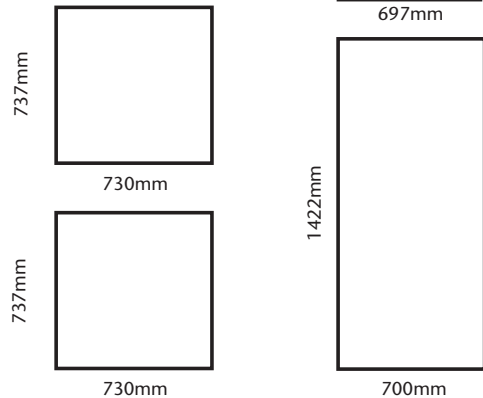

GLAZING GUIDE

5'0" WIDE TRADITIONAL LEAN-TO GREENHOUSES

Plain End

Roof

Door End

Side

Diagrams not to scale. For guidance only

WE USE 3mm HORTICULTURAL GLASS AS STANDARD, 4mm TOUGHENED GLASS AS AN OPTIONAL EXTRA