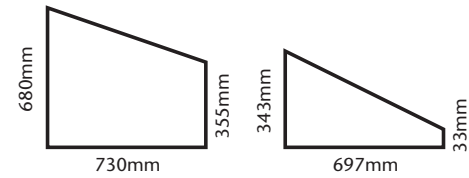

GLAZING GUIDE

5'0" WIDE TRADITIONAL LEAN-TO GREENHOUSES

Plain End

Roof

Door End

Side

Diagrams not to scale. For guidance only

WE USE 3mm HORTICULTURAL GLASS AS STANDARD, 4mm TOUGHENED GLASS AS AN OPTIONAL EXTRA