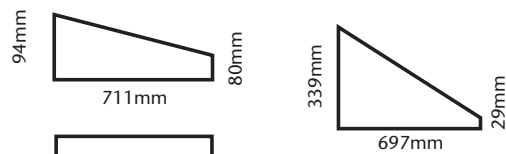

GLAZING GUIDE

5'0" WIDE TRADITIONAL LEAN-TO GREENHOUSES

Plain End

Roof

Door End

Side

Diagrams not to scale. For guidance only

WE USE 3mm HORTICULTURAL GLASS AS STANDARD, 4mm TOUGHENED GLASS AS AN OPTIONAL EXTRA