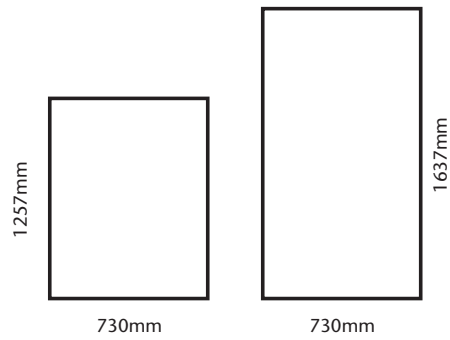

GLAZING GUIDE

5'0" WIDE TRADITIONAL LEAN-TO GREENHOUSES

Plain End

Roof

Door End

Side

Diagrams not to scale. For guidance only

WE USE 3mm HORTICULTURAL GLASS AS STANDARD, 4mm TOUGHENED GLASS AS AN OPTIONAL EXTRA