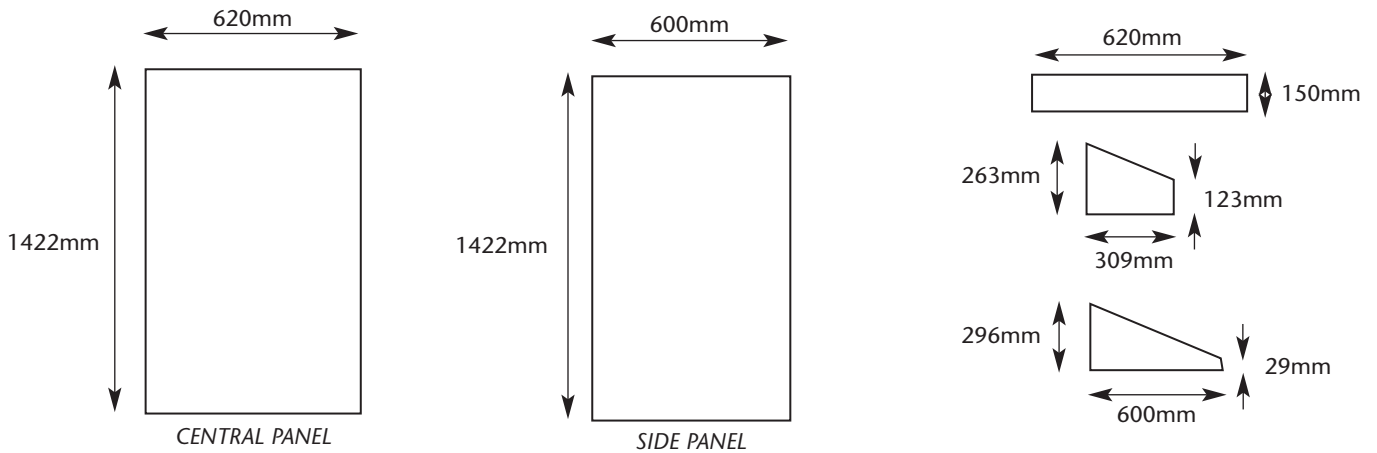

GLAZING GUIDE

6'5" WIDE TRADITIONAL GREENHOUSES

DOOR END GABLE GLASS

PLAIN END GABLE GLASS

SIDE PANEL GLASS

ROOF PANEL GLASS

Diagrams not to scale. For guidance only

WE USE 3mm HORTICULTURAL GLASS AS STANDARD, 4mm TOUGHENED GLASS AS AN OPTIONAL EXTRA