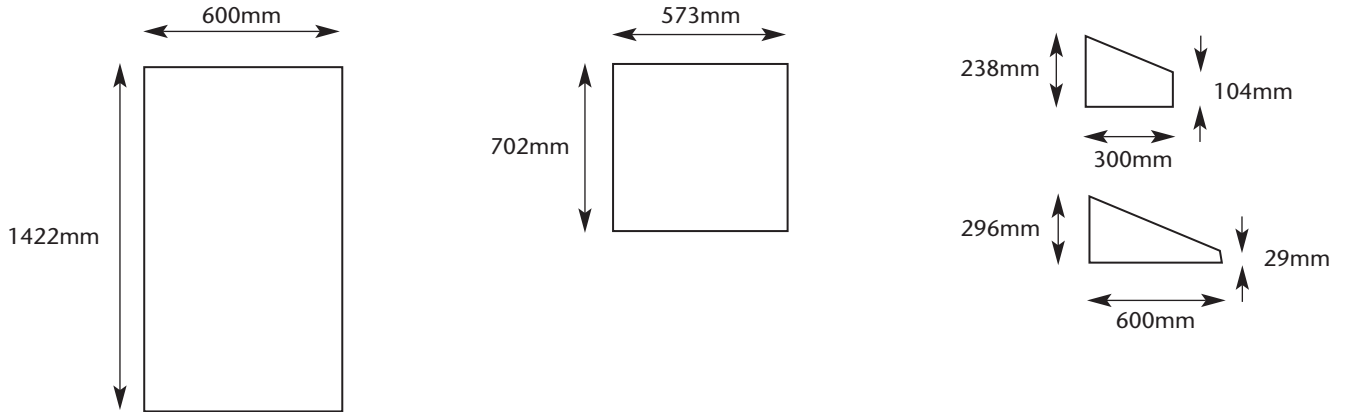

GLAZING GUIDE

6'5" WIDE TRADITIONAL GREENHOUSES

DOOR END GABLE GLASS

PLAIN END GABLE GLASS

SIDE PANEL GLASS

ROOF PANEL GLASS

Diagrams not to scale. For guidance only

WE USE 3mm HORTICULTURAL GLASS AS STANDARD, 4mm TOUGHENED GLASS AS AN OPTIONAL EXTRA