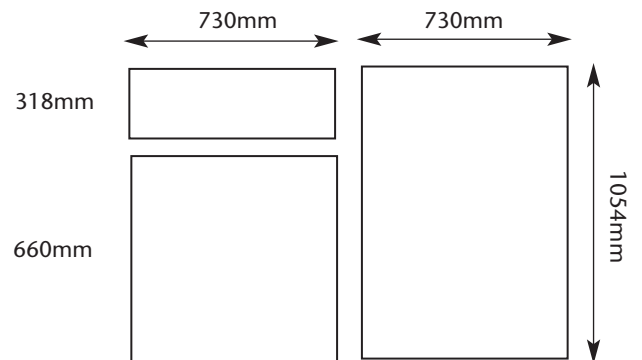

GLAZING GUIDE

6'5" WIDE TRADITIONAL GREENHOUSES

DOOR END GABLE GLASS

PLAIN END GABLE GLASS

SIDE PANEL GLASS

ROOF PANEL GLASS

Diagrams not to scale. For guidance only

WE USE 3mm HORTICULTURAL GLASS AS STANDARD, 4mm TOUGHENED GLASS AS AN OPTIONAL EXTRA