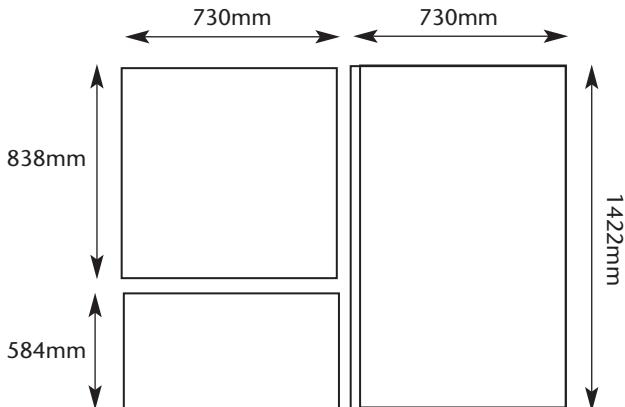

GLAZING GUIDE

6'5" WIDE TRADITIONAL GREENHOUSES

DOOR END GABLE GLASS

PLAIN END GABLE GLASS

SIDE PANEL GLASS

ROOF PANEL GLASS

Diagrams not to scale. For guidance only

WE USE 3mm HORTICULTURAL GLASS AS STANDARD, 4mm TOUGHENED GLASS AS AN OPTIONAL EXTRA